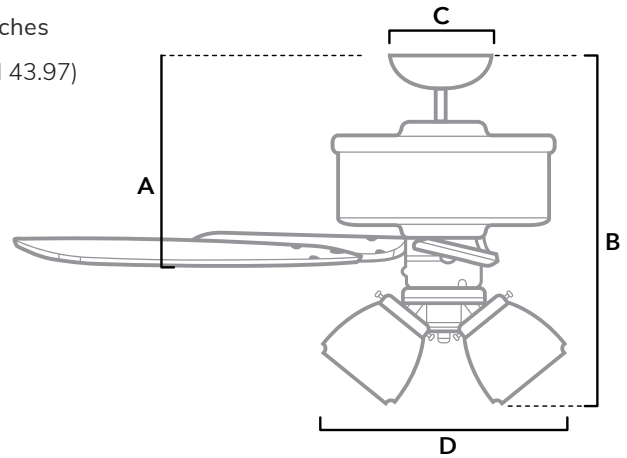

DIMENSIONS

Measured in inches

- A. 9.97 (Angled 43.97)
- B. 16.93
- C. 6.5
- D. 9.82

**50881** | New Bronze Body with American Walnut or Greyed Walnut Blades

ADDITIONAL FINISHES

**50885**  
Fresh White Body with Fresh White or Natural Wood Blades

**50882**  
Matte Silver Body with Autumn Walnut or Natural Wood Blades

FAN SPECIFICATIONS

Motor Type	Reversible	Wire Length	Control Type	Downrod	Location	Blade #	Add'l Sizes
AC	YES	32" (24" Downrod)	Pull Chains	2" Included	Indoor	5	44", 52"